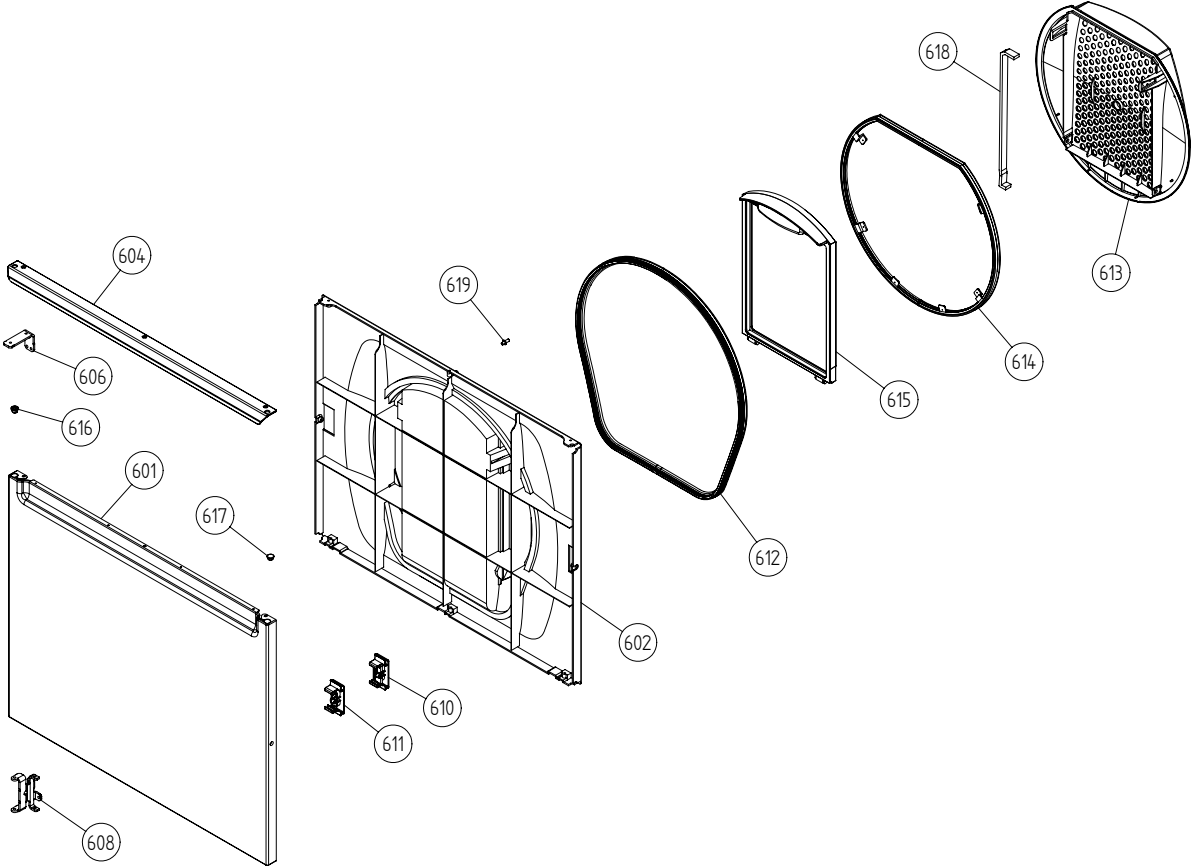

Control panel

ASKO, T712 US - White #10771200 (TD25.3)

Pos	Spare part No.	Description	Qty	Comment
401	8079329-0-UL	PANEL W.HANDLE T712 ASKO US	1 Pc's	
403	8079788	LABEL PROG.INFO. TD25 US/CA	1 Pc's	
407	8061846-0-UL	Discontinued	1 Pc's	
430	8077132	CONTROL UNIT TD25.3 UL4	1 Pc's	
431	8079278-85	PUSHBUTTONS PRINTED TD25 VAR.3	1 Pc's	
432	8076364-85	PUSHBUTTON MAINSWITCH WMD25	1 Pc's	
434	8076235	LENS START/STOP WMD25	1 Pc's	
435	8076236	LENS 8 SEGMENT WMD25	2 Pc's	
437	8076685	LIGHT SCREENING LENS 7-SEGMENT	1 Pc's	
438	8076684	LENS 7-SEGMENT WMD25	1 Pc's	
439	8077334-8599UL	KNOB COMPL. SILV./TRANSP. UL4	1 Pc's	
440	8077396	DECOR PLATE WMD25	1 Pc's	
460	8077371	CABLE SET MOTOR TD	1 Pc's	
461	8077520	CABLE SET POWER 3000W	1 Pc's	
462	8077521	CABLE THERMOSTAT	1 Pc's	
466	8077372	CABLE SET THERMISTOR EXHAUST	1 Pc's	
467	8076229	CABLE SET HEATER TD	1 Pc's	
490	8079326	INSTRUCT. T712 ENGLISH US/CA	1 Pc's	
490	8079327	INSTRUCT. T712 FRENCH US/CA	1 Pc's	
490	8079328	INSTRUCT. T712 SPANISH US/CA	1 Pc's	

Upper Section

ASKO, T712 US - White #10771200 (TD25.3)

Pos	Spare part No.	Description	Qty	Comment
501	8076210	BEAM FRONT WMD25	1 Pc's	
501-a	8900338	Screw 20 Torx Self Tapping	2 Pc's	
501-b	8901413	Lock Washer laundry tops	2 Pc's	
501-c	8902087	Screw Plastic Housing 20 Torx	2 Pc's	
520	8073782	MAIN PUSH SWITCH	1 Pc's	
527	8076202	EMC-FILTER WITH INDUCTOR	1 Pc's	
527-a	8901155	Nut	1 Pc's	
527-b	8901419	Lock Washer	1 Pc's	
551	8076324	Connection box T711	1 Pc's	
552	8061033	Subs to 8061455	1 Pc's	
553	8061891	Terminal Block DryerTD 20	1 Pc's	
554	8078291	GROMMET 94793	1 Pc's	
554	8060462	Grommet	1 Pc's	
555	8060463	Lock Nut	1 Pc's	
556	8063756	Cover Terminal block T700s	1 Pc's	
556-a	8901097	Screw Terminal	1 Pc's	