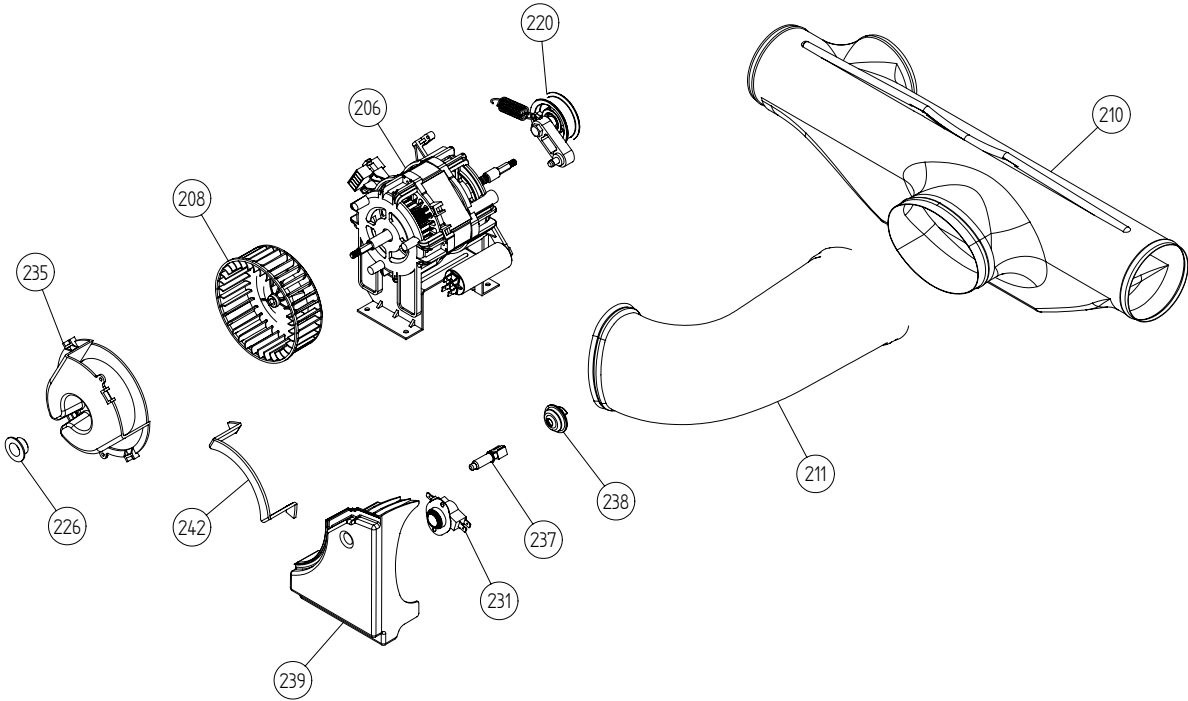

Outer Casing

ASKO, T712 US - White #10771200 (TD25.3)

Pos	Spare part No.	Description	Qty	Comment
101	8061817-0	Top White W600s T700s	1 Pc's	
101-a	8900338	Screw 20 Torx Self Tapping	3 Pc's	
101-b	8901413	Lock Washer laundry tops	2 Pc's	
103	8064062	Top Cover Strip	1 Pc's	
106	8801175-0	Panels left side T700 T760	1 Pc's	
107	8061763	Clip Front Plate 600700s	2 Pc's	
108	8061916	CABLE HOLDER WMD20	3 Pc's	
112	8061847-0	Front Plate 700 Series	1 Pc's	
112-a	8900338	Screw 20 Torx Self Tapping	2 Pc's	
112-b	8901413	Lock Washer laundry tops	2 Pc's	
114	8064177	Hook Lower Pane	2 Pc's	
114-a	8900338	Screw 20 Torx Self Tapping	2 Pc's	
119	8801247-0	Lower Cover w/Holes	1 Pc's	
127	8052641	Collar Vent Exhaust TD	1 Pc's	
128	8052640-0-UL	LID EXHAUST CANAL WHITE UL4	2 Pc's	
130	8053980	STACKING Bracket ALL TDs Mus	2 Pc's	
132	8064114	Holders Dryer Feet Stacking	1 Pc's	
134	8079947	REAR PANEL OUTER PUNCHED TD25	1 Pc's	
136	8061915	Cable Holder T700	1 Pc's	
139	8061618	BASE PAN WMD20	1 Pc's	
140	8059334	Leveling Leg Comp WMD 20	4 Pc's	
141	8801176-0	Panel R Side w/Hole T700	1 Pc's	

Lower Section

ASKO, T712 US - White #10771200 (TD25.3)

Pos	Spare part No.	Description	Qty	Comment
206	8061895	MOTOR COMPL. 60HZ TD20	1 Pc's	
206-a	8901969	Screw	4 Pc's	
206-b	8054268	Capacitor Dryer Motor 02/05	1 Pc's	
208	8065797	Fan impeller T711	1 Pc's	
210	8052638	TTube w/o Recirc holes	1 Pc's	
211	8052639	Exhaust Canal Bend	1 Pc's	
220	8801058	TENSION ARM Repl.by 8801214	1 Pc's	
226	8061949	Plug Fan TD700 Series	1 Pc's	
231	8065306	Dryer Thermostat	1 Pc's	
231-a	8902042	Screw Protective Cover Dryer	1 Pc's	
235	8076330-0	FAN CASING LID UL4	1 Pc's	
235-a	8902042	Screw Protective Cover Dryer	2 Pc's	
237	8076224	THERMISTOR TD25	1 Pc's	
238	8076365	GROMMET THERMISTOR	1 Pc's	
239	8077102-49	Guard Fan 700 Series	1 Pc's	
239-a	8902042	Screw Protective Cover Dryer	2 Pc's	
242	8064184	SEALING COVER FAN HOUSE	1 Pc's	