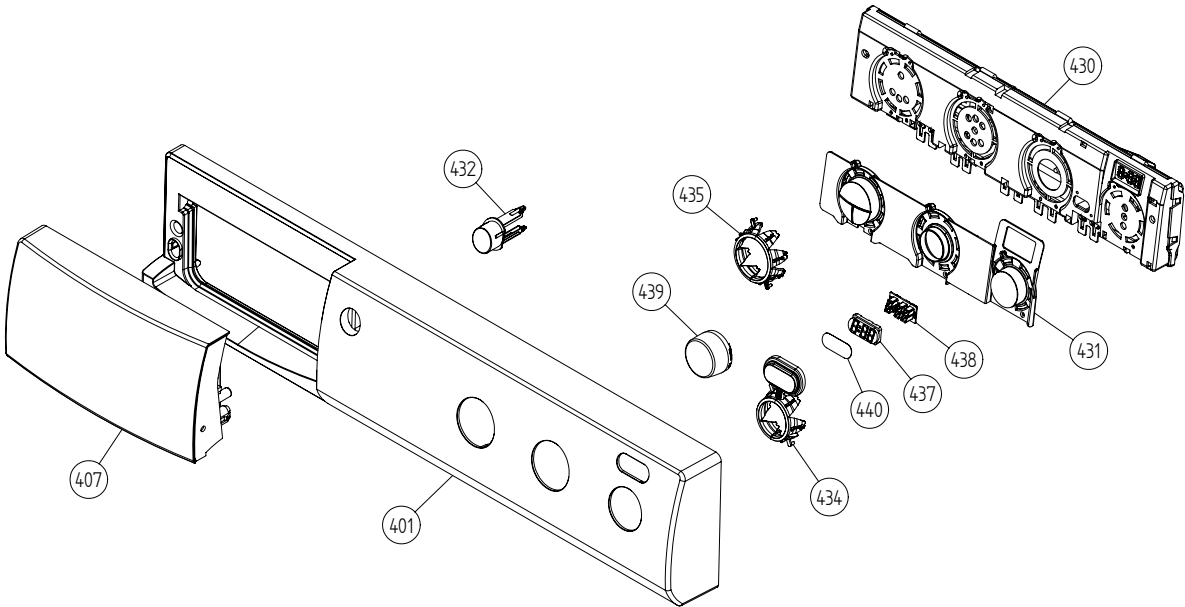

Control panel

ASKO, T712 US - White #10771200 (TD25.3)

Pos	Spare part No.	Description	Qty	Comment
401	8079329-0-UL	PANEL W.HANDLE T712 ASKO US	1 Pc's	
403	8079788	LABEL PROG.INFO. TD25 US/CA	1 Pc's	
407	8061846-0-UL	Discontinued	1 Pc's	
430	8077132	CONTROL UNIT TD25.3 UL4	1 Pc's	
431	8079278-85	PUSHBUTTONS PRINTED TD25 VAR.3	1 Pc's	
432	8076364-85	PUSHBUTTON MAINSWITCH WMD25	1 Pc's	
434	8076235	LENS START/STOP WMD25	1 Pc's	
435	8076236	LENS 8 SEGMENT WMD25	2 Pc's	
437	8076685	LIGHT SCREENING LENS 7-SEGMENT	1 Pc's	
438	8076684	LENS 7-SEGMENT WMD25	1 Pc's	
439	8077334-8599UL	KNOB COMPL. SILV./TRANSP. UL4	1 Pc's	
440	8077396	DECOR PLATE WMD25	1 Pc's	
460	8077371	CABLE SET MOTOR TD	1 Pc's	
461	8077520	CABLE SET POWER 3000W	1 Pc's	
462	8077521	CABLE THERMOSTAT	1 Pc's	
466	8077372	CABLE SET THERMISTOR EXHAUST	1 Pc's	
467	8076229	CABLE SET HEATER TD	1 Pc's	
490	8079326	INSTRUCT. T712 ENGLISH US/CA	1 Pc's	
490	8079327	INSTRUCT. T712 FRENCH US/CA	1 Pc's	
490	8079328	INSTRUCT. T712 SPANISH US/CA	1 Pc's