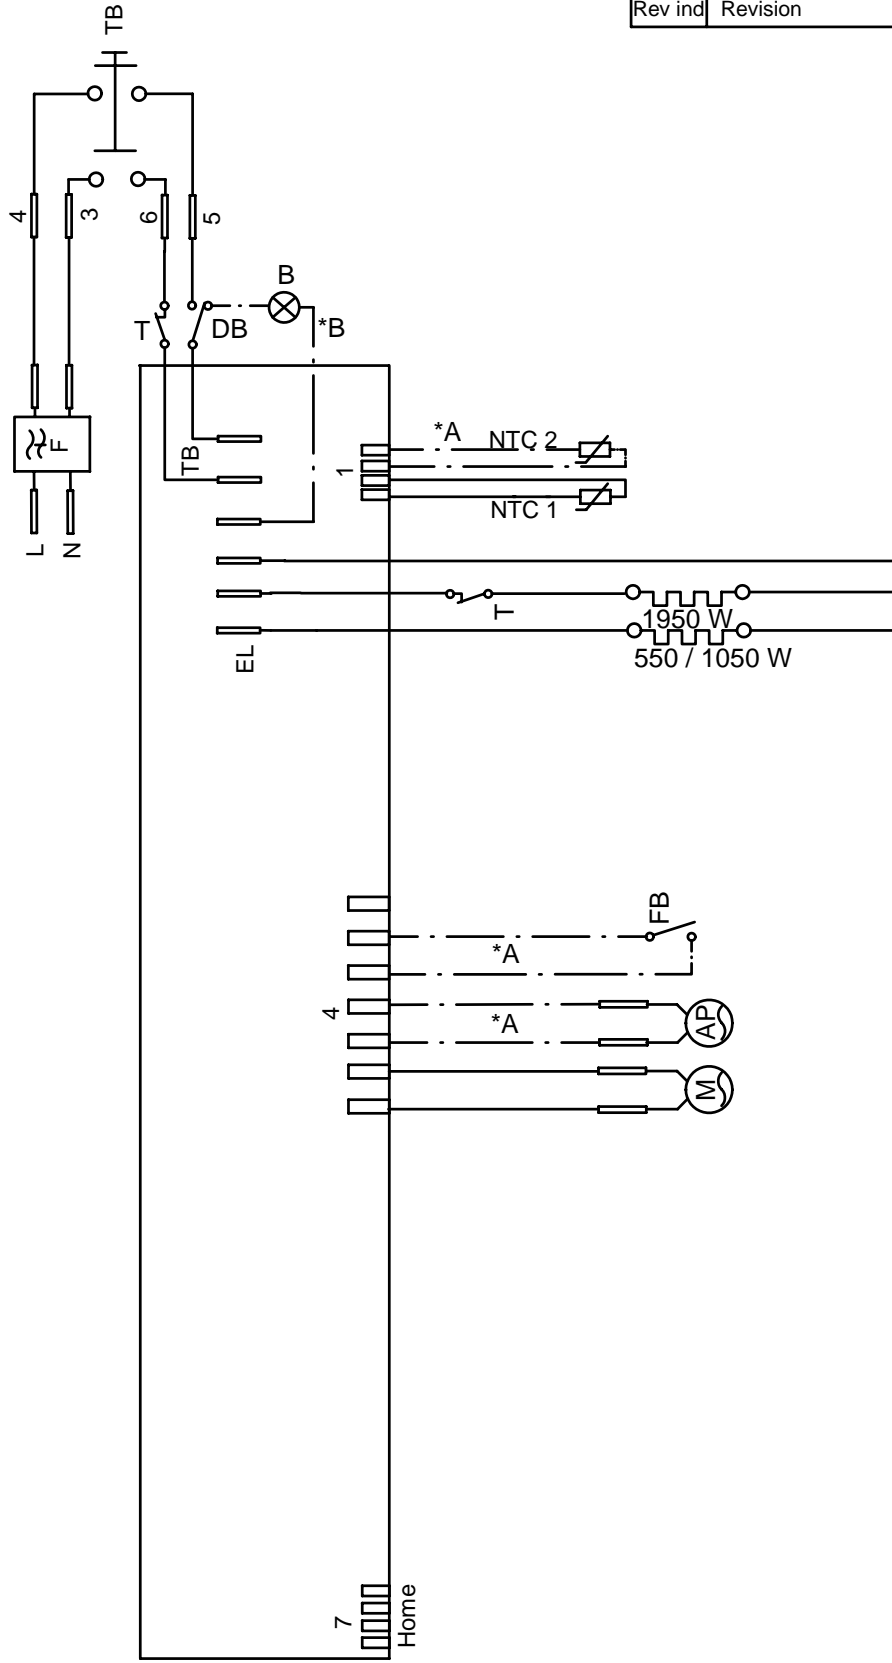

This document must not be copied without our written permission, and the contents thereof must not be imparted to a third party nor be used for any unauthorized purpose. Contraception will be prosecuted. ASKO CYLINDA AB

S:\UWVMD25\1_Tryckunderlag\Kopplingschema\8076101 Kopplingschema TD25\8076101 Circuit diagram TD25-b.dft , pema , 2005-04-12 15:50:48

Rev ind	Revision	Appd	Year	Week

AP: DRAIN PUMP
EL: HEATING ELEMENT
F: FILTER
NTC: THERMISTOR
TB: MAIN SWITCH
FB: FLOAT SWITCH
DO: DOOR SWITCH
T: THERMOSTAT
M: MOTOR
B: INTERIOR LIGHT

— WIRES IN ALL MACHINES
- - - INTERNAL CONNECTION
· · · WIRES IN SOME MACHINES
*A CONDENSE DRYER
*B WITH INTERIOR LIGHT

Pos.	Qty	Part No.	Name of item	Material
			Dens.Kg/dm3	Dimensions, Type, etc.
			Gen.tolerance	Description(ENG) CIRCUIT DIAGRAM TD25
			Gen.tol.Angle	Description(SE) KOPPLINGSSCHEMA TD25
			Iss by Dept	Year
			UT	03
			Week	28
			Rev Ind	Replace
			b	Project
			80 761 01	TD25
			ASKO CYLINDA