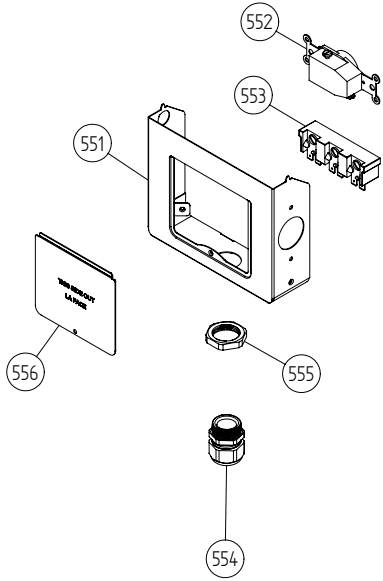

Cylinder and related parts

ASKO, T712 US - White #10771200 (TD25.3)

Pos	Spare part No.	Description	Qty	Comment
301	8801310	FRONT FRAME CPL TD25 NEW SEAL.	1 Pc's	
301	8801299	FRONT FRAME COMPL. TD20/21/25	1 Pc's	
301-a	8902066	Screw	4 Pc's	
303	8078539	FELTSEALING FRONT SAWN	1 Pc's	
303	8061821	Front Felt Seal T700	1 Pc's	
304	8061932-49	Lamp housing lid grey TD21	1 Pc's	
306	8061887	Lamp Chimney	1 Pc's	
308	8076104	DOOR SWITCH TD	1 Pc's	
309	8052622	Drum Roller Frt TD	2 Pc's	
309-a	8901337	Washer	2 Pc's	
309-b	8901193	Locking Nut	2 Pc's	
309-c	8901028	Screw	2 Pc's	
311	8052589-49	PADDLE TD	2 Pc's	
311	8052589	Paddle	2 Pc's	
311-a	8902099	Screw	5 Pc's	
313	8065710	sub to 8801267	1 Pc's	
314	8052632	Bushing Rear Drum 03/05 TD	1 Pc's	
314-a	8901130	SCREW A4-MVBF M8X40 7,9-8,0 HG	1 Pc's	
315	8076335	REAR PANEL INNER TD25	1 Pc's	
317	8064440	Felt sealing rear	1 Pc's	
318	8079449	CYLINDER COMPL. TD	1 Pc's	
318	8079493	CYLINDER COMPL. TD	1 Pc's	
320	8004439	Bearing Dryer Rear Panel All	1 Pc's	
321	8076226	HEATING ELEMENT 2500W TD25	1 Pc's	
321	8076227	HEATING ELEMENT 3000W TD25	1 Pc's	
323	8079200	THERMOSTAT 135C TD	1 Pc's	
326	8079737	THERMOSTAT 150C UL	1 Pc's	
336	8064187	GUARD, DOOR SWITCH	1 Pc's	
337	8076705	PLUG FOR THERMISTOR HOLE	1 Pc's	

Upper Section

ASKO, T712 US - White #10771200 (TD25.3)

Pos	Spare part No.	Description	Qty	Comment
501	8076210	BEAM FRONT WMD25	1 Pc's	
501-a	8900338	Screw 20 Torx Self Tapping	2 Pc's	
501-b	8901413	Lock Washer laundry tops	2 Pc's	
501-c	8902087	Screw Plastic Housing 20 Torx	2 Pc's	
520	8073782	MAIN PUSH SWITCH	1 Pc's	
527	8076202	EMC-FILTER WITH INDUCTOR	1 Pc's	
527-a	8901155	Nut	1 Pc's	
527-b	8901419	Lock Washer	1 Pc's	
551	8076324	Connection box T711	1 Pc's	
552	8061033	Subs to 8061455	1 Pc's	
553	8061891	Terminal Block DryerTD 20	1 Pc's	
554	8078291	GROMMET 94793	1 Pc's	
554	8060462	Grommet	1 Pc's	
555	8060463	Lock Nut	1 Pc's	
556	8063756	Cover Terminal block T700s	1 Pc's	
556-a	8901097	Screw Terminal	1 Pc's	