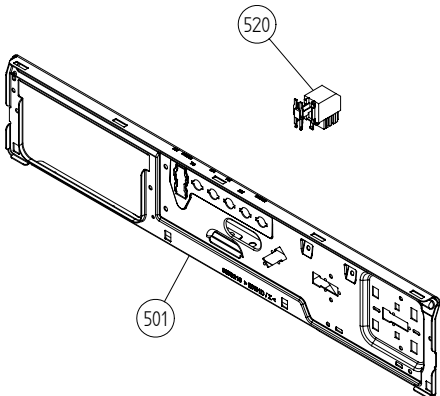

Cylinder and related parts

ASKO, T712 US - White #10771200 (TD25.3)

Pos	Spare part No.	Description	Qty	Comment
301	8801310	FRONT FRAME CPL TD25 NEW SEAL.	1 Pc's	
301	8801299	FRONT FRAME COMPL. TD20/21/25	1 Pc's	
301-a	8902066	Screw	4 Pc's	
303	8078539	FELTSEALING FRONT SAWN	1 Pc's	
303	8061821	Front Felt Seal T700	1 Pc's	
304	8061932-49	Lamp housing lid grey TD21	1 Pc's	
306	8061887	Lamp Chimney	1 Pc's	
308	8076104	DOOR SWITCH TD	1 Pc's	
309	8052622	Drum Roller Frt TD	2 Pc's	
309-a	8901337	Washer	2 Pc's	
309-b	8901193	Locking Nut	2 Pc's	
309-c	8901028	Screw	2 Pc's	
311	8052589-49	PADDLE TD	2 Pc's	
311	8052589	Paddle	2 Pc's	
311-a	8902099	Screw	5 Pc's	
313	8065710	sub to 8801267	1 Pc's	
314	8052632	Bushing Rear Drum 03/05 TD	1 Pc's	
314-a	8901130	SCREW A4-MVBF M8X40 7,9-8,0 HG	1 Pc's	
315	8076335	REAR PANEL INNER TD25	1 Pc's	
317	8064440	Felt sealing rear	1 Pc's	
318	8079449	CYLINDER COMPL. TD	1 Pc's	
318	8079493	CYLINDER COMPL. TD	1 Pc's	
320	8004439	Bearing Dryer Rear Panel All	1 Pc's	
321	8076226	HEATING ELEMENT 2500W TD25	1 Pc's	
321	8076227	HEATING ELEMENT 3000W TD25	1 Pc's	
323	8079200	THERMOSTAT 135C TD	1 Pc's	
326	8079737	THERMOSTAT 150C UL	1 Pc's	
336	8064187	GUARD, DOOR SWITCH	1 Pc's	
337	8076705	PLUG FOR THERMISTOR HOLE	1 Pc's	

Upper Section

ASKO, T712 US - White #10771200 (TD25.3)

Pos	Spare part No.	Description	Qty	Comment
501	8076210	BEAM FRONT WMD25	1 Pc's	
501-a	8900338	Screw 20 Torx Self Tapping	2 Pc's	
501-b	8901413	Lock Washer laundry tops	2 Pc's	
501-c	8902087	Screw Plastic Housing 20 Torx	2 Pc's	
520	8073782	MAIN PUSH SWITCH	1 Pc's	
527	8076202	EMC-FILTER WITH INDUCTOR	1 Pc's	
527-a	8901155	Nut	1 Pc's	
527-b	8901419	Lock Washer	1 Pc's	
551	8076324	Connection box T711	1 Pc's	
552	8061033	Subs to 8061455	1 Pc's	
553	8061891	Terminal Block DryerTD 20	1 Pc's	
554	8078291	GROMMET 94793	1 Pc's	
554	8060462	Grommet	1 Pc's	
555	8060463	Lock Nut	1 Pc's	
556	8063756	Cover Terminal block T700s	1 Pc's	
556-a	8901097	Screw Terminal	1 Pc's	