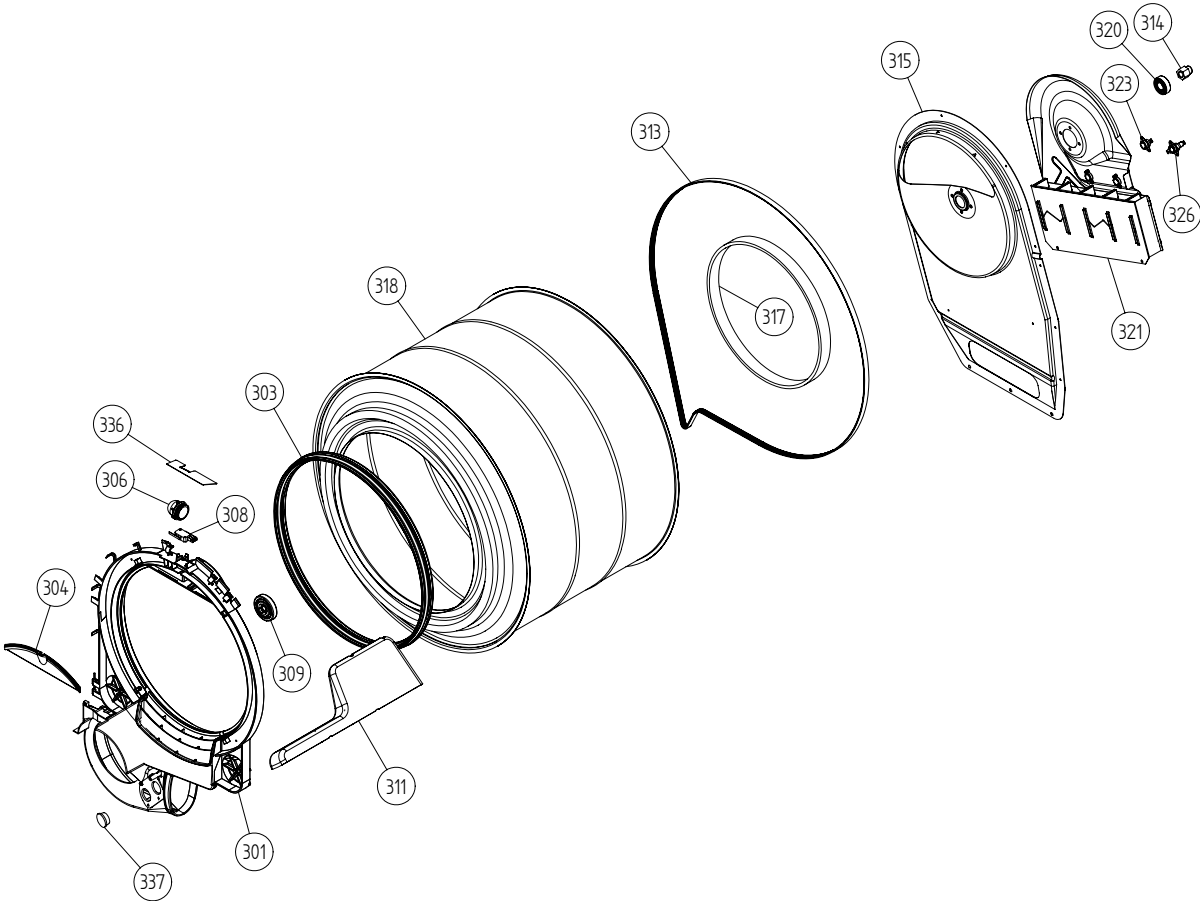

Cylinder and related parts

ASKO, T712 US - White #10771200 (TD25.3)

Pos	Spare part No.	Description	Qty	Comment
301	8801310	FRONT FRAME CPL TD25 NEW SEAL.	1 Pc's	
301	8801299	FRONT FRAME COMPL. TD20/21/25	1 Pc's	
301-a	8902066	Screw	4 Pc's	
303	8078539	FELTSEALING FRONT SAWN	1 Pc's	
303	8061821	Front Felt Seal T700	1 Pc's	
304	8061932-49	Lamp housing lid grey TD21	1 Pc's	
306	8061887	Lamp Chimney	1 Pc's	
308	8076104	DOOR SWITCH TD	1 Pc's	
309	8052622	Drum Roller Frt TD	2 Pc's	
309-a	8901337	Washer	2 Pc's	
309-b	8901193	Locking Nut	2 Pc's	
309-c	8901028	Screw	2 Pc's	
311	8052589-49	PADDLE TD	2 Pc's	
311	8052589	Paddle	2 Pc's	
311-a	8902099	Screw	5 Pc's	
313	8065710	sub to 8801267	1 Pc's	
314	8052632	Bushing Rear Drum 03/05 TD	1 Pc's	
314-a	8901130	SCREW A4-MVBF M8X40 7,9-8,0 HG	1 Pc's	
315	8076335	REAR PANEL INNER TD25	1 Pc's	
317	8064440	Felt sealing rear	1 Pc's	
318	8079449	CYLINDER COMPL. TD	1 Pc's	
318	8079493	CYLINDER COMPL. TD	1 Pc's	
320	8004439	Bearing Dryer Rear Panel All	1 Pc's	
321	8076226	HEATING ELEMENT 2500W TD25	1 Pc's	
321	8076227	HEATING ELEMENT 3000W TD25	1 Pc's	
323	8079200	THERMOSTAT 135C TD	1 Pc's	
326	8079737	THERMOSTAT 150C UL	1 Pc's	
336	8064187	GUARD, DOOR SWITCH	1 Pc's	
337	8076705	PLUG FOR THERMISTOR HOLE	1 Pc's