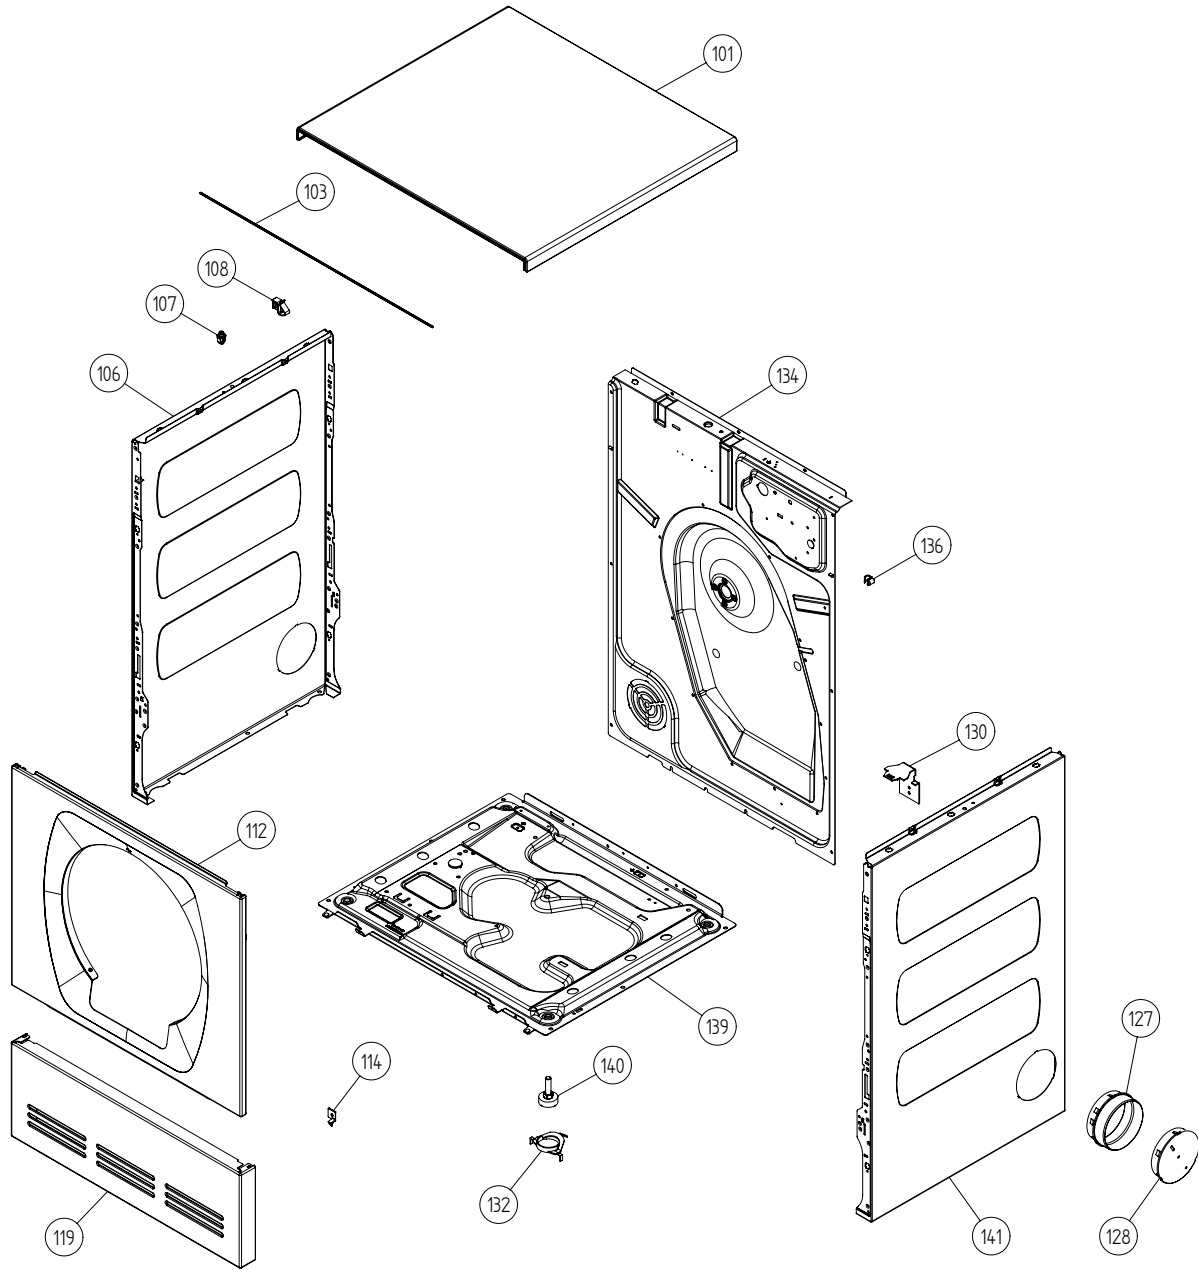

Outer Casing

ASKO, T712 US - White #10771200 (TD25.3)

Pos	Spare part No.	Description	Qty	Comment
101	8061817-0	Top White W600s T700s	1 Pc's	
101-a	8900338	Screw 20 Torx Self Tapping	3 Pc's	
101-b	8901413	Lock Washer laundry tops	2 Pc's	
103	8064062	Top Cover Strip	1 Pc's	
106	8801175-0	Panels left side T700 T760	1 Pc's	
107	8061763	Clip Front Plate 600700s	2 Pc's	
108	8061916	CABLE HOLDER WMD20	3 Pc's	
112	8061847-0	Front Plate 700 Series	1 Pc's	
112-a	8900338	Screw 20 Torx Self Tapping	2 Pc's	
112-b	8901413	Lock Washer laundry tops	2 Pc's	
114	8064177	Hook Lower Pane	2 Pc's	
114-a	8900338	Screw 20 Torx Self Tapping	2 Pc's	
119	8801247-0	Lower Cover w/Holes	1 Pc's	
127	8052641	Collar Vent Exhaust TD	1 Pc's	
128	8052640-0-UL	LID EXHAUST CANAL WHITE UL4	2 Pc's	
130	8053980	STACKING Bracket ALL TDs Mus	2 Pc's	
132	8064114	Holders Dryer Feet Stacking	1 Pc's	
134	8079947	REAR PANEL OUTER PUNCHED TD25	1 Pc's	
136	8061915	Cable Holder T700	1 Pc's	
139	8061618	BASE PAN WMD20	1 Pc's	
140	8059334	Leveling Leg Comp WMD 20	4 Pc's	
141	8801176-0	Panel R Side w/Hole T700	1 Pc's	

Lower Section

ASKO, T712 US - White #10771200 (TD25.3)

Pos	Spare part No.	Description	Qty	Comment
206	8061895	MOTOR COMPL. 60HZ TD20	1 Pc's	
206-a	8901969	Screw	4 Pc's	
206-b	8054268	Capacitor Dryer Motor 02/05	1 Pc's	
208	8065797	Fan impeller T711	1 Pc's	
210	8052638	TTube w/o Recirc holes	1 Pc's	
211	8052639	Exhaust Canal Bend	1 Pc's	
220	8801058	TENSION ARM Repl.by 8801214	1 Pc's	
226	8061949	Plug Fan TD700 Series	1 Pc's	
231	8065306	Dryer Thermostat	1 Pc's	
231-a	8902042	Screw Protective Cover Dryer	1 Pc's	
235	8076330-0	FAN CASING LID UL4	1 Pc's	
235-a	8902042	Screw Protective Cover Dryer	2 Pc's	
237	8076224	THERMISTOR TD25	1 Pc's	
238	8076365	GROMMET THERMISTOR	1 Pc's	
239	8077102-49	Guard Fan 700 Series	1 Pc's	
239-a	8902042	Screw Protective Cover Dryer	2 Pc's	
242	8064184	SEALING COVER FAN HOUSE	1 Pc's	